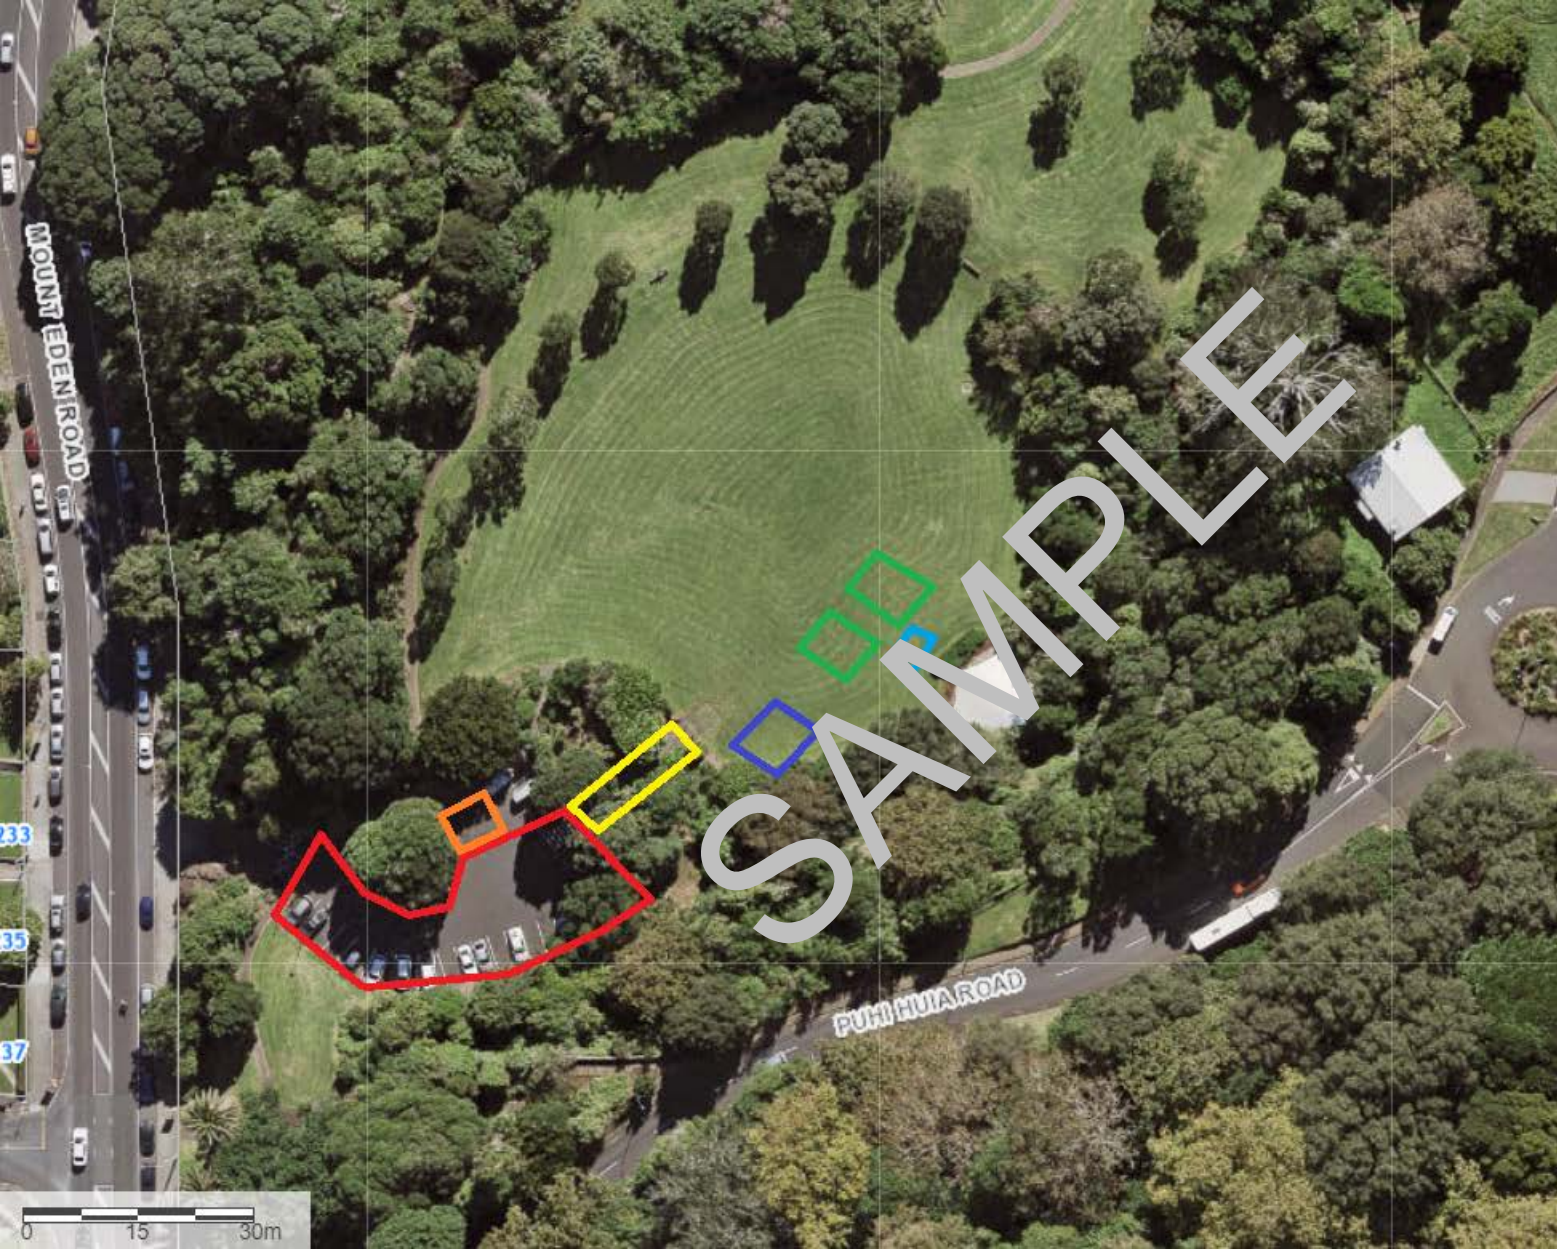

Event site map

DD/MM/YY

Key:

-  Parking
-  Portaloos
-  Site access
-  Chairs
-  Tables
-  Marquee